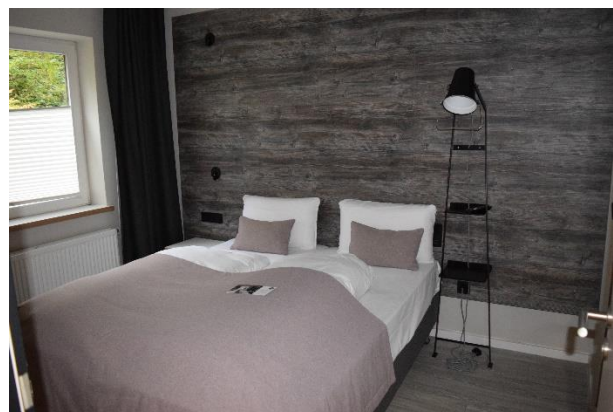

REN XUE RETREAT ACCOMMODATION OPTIONS AT BERGRESORT, WINTERBERG, GERMANY, 2025

€1.800 – This is the **Standard Rate** for the 10-day retreat and provides you with a single bed in a very comfortable and well furnished, shared room with a maximum occupancy of two people.

This **Standard Rate** also applies for couples. Please select this option if you would like a large double bed to share with your partner. Your room will be in a large and spacious 2- or 3-bedroom apartment with shared facilities such as kitchen, living room and bathroom.

€2.250 – Single room occupancy. This option is a private room for one person in a shared holiday apartment with a spacious living room, dining area and kitchen. Bathroom facilities are shared with your apartment buddies.

€2.100 – Comfort Apartment for couples or families. This is a private and spacious one bedroom apartment with a large living space, sofa, dining/worktable.

€2.700 – Comfort Apartment for single occupancy. This is a private and spacious one bedroom apartment with a large living space, sofa, dining/worktable. See images of similar apartment above.